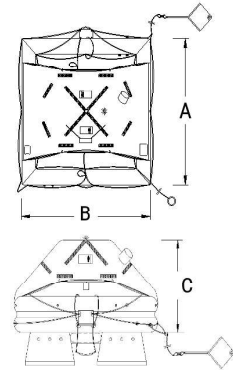

## DEEP SEA SOLAS COMPACT B PACK

The most compact Solas Liferaft for the Maxi Yacht market  
Compact container available in both cylindrical and rectangular shape with "B PACK" equipment

<b>COMPLIES WITH</b>		MED 96/98 / CE - Chapter III S.O.L.A.S. 1974 and subsequent amendments.	
<b>FLAG</b>	WORLD NOT USA	<b>EQUIPMENT PACK</b>	B PACK
<b>OPERATIONAL TEMP.</b>	From -30° to +65°	<b>INSPECTION INTERVAL</b>	Every year
<b>EQUIPMENTS</b>	<b>Qty</b>	<b>EQUIPMENTS</b>	<b>Qty</b>
SEA ANCHOR WITH ROPE	1	TORCH KIT	1
LIFE RING WITH ROPE	1	RED HAND FLARES	3
FLOATING PADDLES	2	RED PARACHUTE FLARES	2
IMMEDIATE ACTION	1	FLOATING SMOKE SIGNAL	1
FLOATING KNIFE	1	SIGNALLING MIRROR	1
BAILER	1	ANTI - SEASICKNESS PILLS	6 x P
SPONGE	2	FIRST AID KIT	1
WHISTLE	1	THERMAL PROTECTIVE AIDS	2
REPAIR KIT	1	RADAR REFLECTOR	1
MANUAL PUMP	1	RADAR REFLECTOR SUPPORT	1
USER INTERNAL MANUAL	1	SEA ANCHOR	1
SACCHETTI MAL DI MARE	1 x P		

CONTAINER	CODE	PERSONS	Kg	CONTAINER DIMENSIONS (cm)			LIFERAFT DIMENSIONS (m)		
				X	Z	Y	DIM. A	DIM. B	DIM. C
ABS CONTAINER	101.6007FC	6	52	74	47	39	1,19	1,99	1,21
	101.6009FC	8	59	86	61	35	2,27	2,27	1,30
	101.6011FC	10	64	86	61	35	2,55	2,55	1,41
VTR CONTAINER	101.6013FC	12	78	105	57	35	2,69	2,69	1,49
ROLL (VTR)	101.6007C	6	58	85	61	53	1,19	1,99	1,21
	101.6009C	8	70	118	56	53	2,27	2,27	1,30
	101.6011C	10	67	118	56	53	2,55	2,55	1,41
	101.6013C	12	77	118	56	53	2,69	2,69	1,49

NB: Tolerance size  $\pm 3$  cm, weight tolerance  $\pm 5\%$

CODICE	DROP HEIGHT	PAINTER LINE LENGHT	TOWING (KN) 2 KNOTS	TOWING (KN) 3 KNOTS
101.6007FC	18 m	28 m	0,50	1,10
101.6009FC	18 m	28 m	0,65	1,25
101.6011FC	18 m	28 m	0,60	1,12
101.6013FC	18 m	28 m	0,75	1,55
101.6007C	18 m	28 m	0,50	1,10
101.6009C	18 m	28 m	0,65	1,25
101.6011C	18 m	28 m	0,60	1,12
101.6013C	25 m	35 m	0,75	1,55