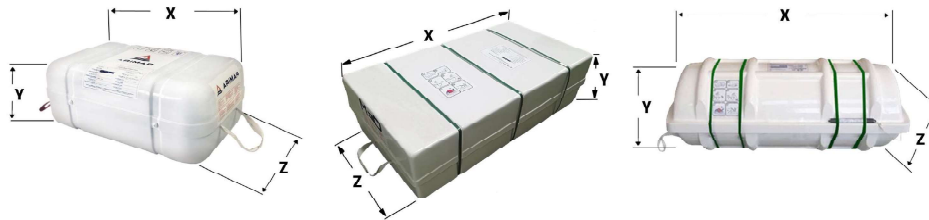

## DEEP SEA SOLAS COMPACT B PACK

The most compact Solas Liferaft for the Maxi Yacht market  
Compact container available in both cylindrical and rectangular shape with "B PACK" equipment

<b>COMPLIES WITH</b>		MED 96/98 / CE - Chapter III S.O.L.A.S. 1974 and subsequent amendments.	
<b>FLAG</b>	WORLD NOT USA	<b>EQUIPMENT PACK</b>	B PACK
<b>OPERATIONAL TEMP.</b>	From -30° to +65°	<b>INSPECTION INTERVAL</b>	Every year
<b>EQUIPMENTS</b>	<b>Qty</b>	<b>EQUIPMENTS</b>	<b>Qty</b>
SEA ANCHOR WITH ROPE	1	TORCH KIT	1
LIFE RING WITH ROPE	1	RED HAND FLARES	3
FLOATING PADDLES	2	RED PARACHUTE FLARES	2
IMMEDIATE ACTION	1	FLOATING SMOKE SIGNAL	1
FLOATING KNIFE	1	SIGNALLING MIRROR	1
BAILER	1	ANTI - SEASICKNESS PILLS	6 x P
SPONGE	2	FIRST AID KIT	1
WHISTLE	1	THERMAL PROTECTIVE AIDS	2
REPAIR KIT	1	RADAR REFLECTOR	1
MANUAL PUMP	1	RADAR REFLECTOR SUPPORT	1
USER INTERNAL MANUAL	1	SEA ANCHOR	1
SACCHETTI MAL DI MARE	1 x P		

CONTAINER	CODE	PERSONS	Kg	CONTAINER DIMENSIONS (cm)			LIFERAFT DIMENSIONS (m)		
				X	Z	Y	DIM. A	DIM. B	DIM. C
ABS CONTAINER	101.6007FC	6	52	74	47	39	1,19	1,99	1,21
	101.6009FC	8	59	86	61	35	2,27	2,27	1,30
	101.6011FC	10	64	86	61	35	2,55	2,55	1,41
VTR CONTAINER	101.6013FC	12	78	105	57	35	2,69	2,69	1,49
ROLL (VTR)	101.6007C	6	58	85	61	53	1,19	1,99	1,21
	101.6009C	8	70	118	56	53	2,27	2,27	1,30
	101.6011C	10	67	118	56	53	2,55	2,55	1,41
	101.6013C	12	77	118	56	53	2,69	2,69	1,49

### ARTICLE LIST

PART CODE	DESCRIPTION	QTY
101.6007FC	DEEP SEA "B PACK" COMPACT 6P THROWABLE FLAT	1
101.6009FC	DEEP SEA "B PACK" COMPACT 8P THROWABLE FLAT	1
101.6011FC	DEEP SEA "B PACK" COMPACT 10P THROWABLE FLAT	1
101.6013FC	DEEP SEA "B PACK" COMPACT 12P THROWABLE FLAT	1
101.6007C	DEEP SEA "B PACK" COMPACT 6P THROWABLE ROLL	1
101.6009C	DEEP SEA "B PACK" COMPACT 8P THROWABLE ROLL	1
101.6011C	DEEP SEA "B PACK" COMPACT 10P THROWABLE ROLL	1
101.6013C	DEEP SEA "B PACK" COMPACT 12P THROWABLE ROLL	1