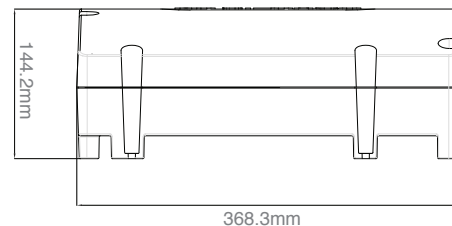

DIMENSIONS

Aquatic AV

282 Kinney Drive
San Jose, CA 95112, USA

E-mail: info@aquaticav.com

US & Canada: 1 877 579 2782

International: +1 408 559 1668

Fax: +1 408 559 0125

www.aquaticav.com

Design and specification subject to change without notice.E&OE