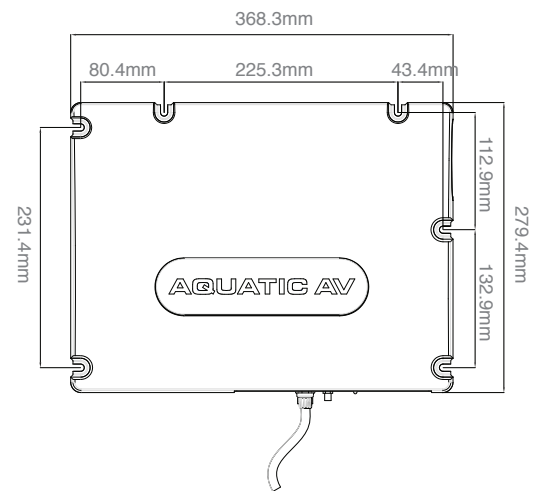

DIMENSIONS

Aquatic AV

282 Kinney Drive
San Jose, CA 95112, USA

E-mail: info@aquaticav.com

US & Canada: 1 877 579 2782

International: +1 408 559 1668

Fax: +1 408 559 0125

www.aquaticav.com

Design and specification subject to change without notice.E&OE