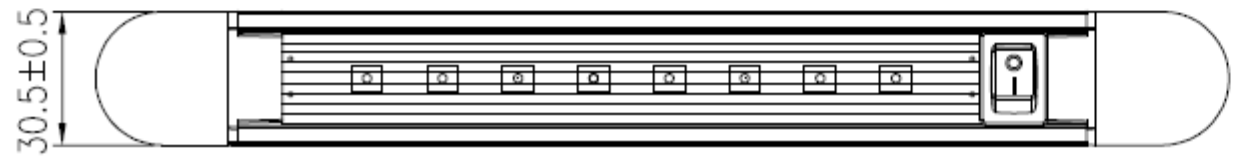

13.838.01

Rating	12V/24V DC 1W@13.6V 12V: ON 0.073A±20%, 24V: ON 0.073A±20%
Insulation Resistance	DC 500V 100M ohm Min
Voltage Breakdown	AC 1000V 1 minute
Operating Temperature	-20°C~+60°C
LED Type	SMD 2835 White LED*8PCS
LED Color Temperture	4000K ± 20%
Max Illuminance	82 Lux±20% / 50CM
Luminous Flux	50 lm±20%
SW Funclon	ON / OFF
Product CCT	4000K±20%
Beam Pattern	105°

Silver Housing / Hairline Lens
Osculati pack (White box/Printed sticker)

C2-108CALW-NTT-6W-A

L:255mm