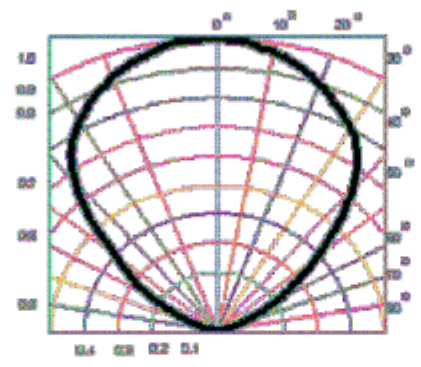

13.838.01

Rating	12V/24V DC 1W@13.6V 12V: ON 0.073A±20%, 24V: ON 0.073A±20%
Insulation Resistance	DC 500V 100M ohm Min
Voltage Breakdown	AC 1000V 1 minute
Operating Temperature	-20°C~+60°C
LED Type	SMD 2835 White LED*8PCS
LED Color Temperture	4000K ± 20%
Max Illuminance	82 Lux±20% / 50CM
Luminous Flux	50 lm±20%
SW Funclon	ON / OFF
Product CCT	4000K±20%
Beam Pattern	105°

Silver Housing / Hairline Lens
Osculati pack (White box/Printed sticker)

C2-108CALW-NTT-6W-A

L:255mm