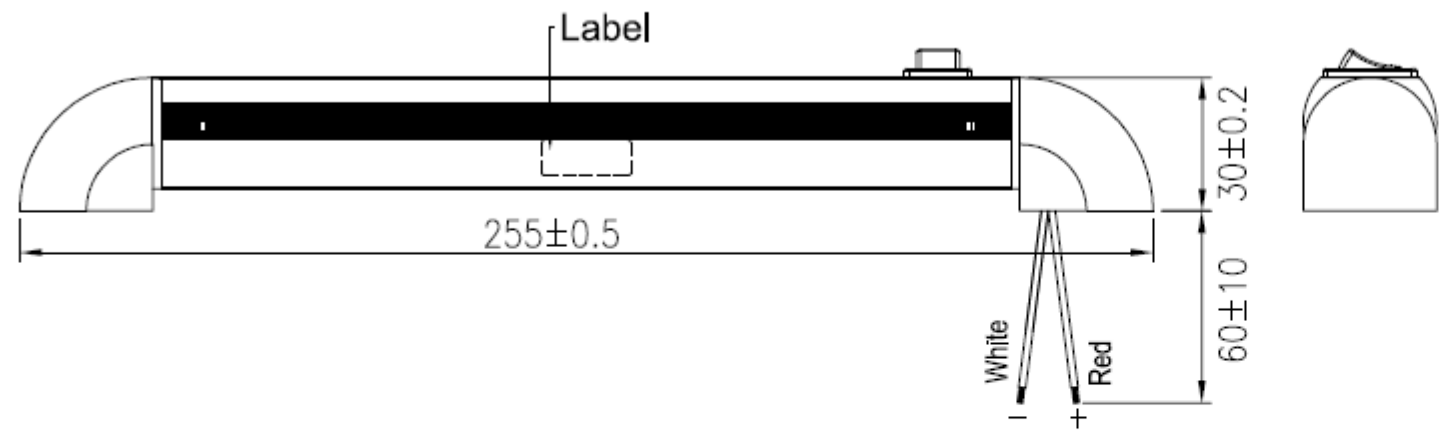

13.838.01

Rating	12V/24V DC 1W@13.6V 12V: ON 0.073A±20%, 24V: ON 0.073A±20%
Insulation Resistance	DC 500V 100M ohm Min
Voltage Breakdown	AC 1000V 1 minute
Operating Temperature	-20°C~+60°C
LED Type	SMD 2835 White LED*8PCS
LED Color Temperture	4000K ± 20%
Max Illuminance	82 Lux±20% / 50CM
Luminous Flux	50 lm±20%
SW Funclon	ON / OFF
Product CCT	4000K±20%
Beam Pattern	105°

Silver Housing / Hairline Lens
Osculati pack (White box/Printed sticker)

C2-108CALW-NTT-6W-A

L:255mm