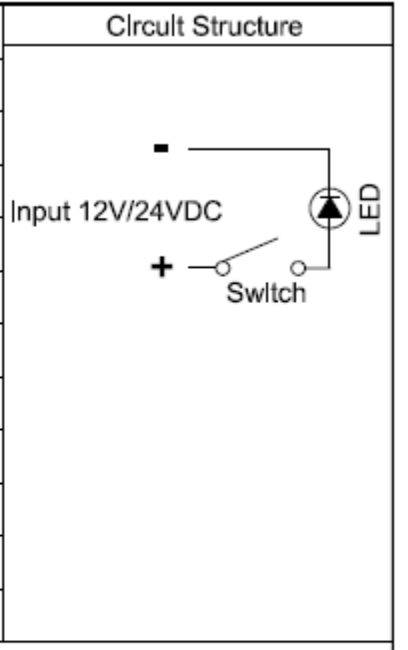

13.838.01

Rating	12V/24V DC 1W@13.6V 12V: ON 0.073A±20%, 24V: ON 0.073A±20%
Insulation Resistance	DC 500V 100M ohm Min
Voltage Breakdown	AC 1000V 1 minute
Operating Temperature	-20°C~+60°C
LED Type	SMD 2835 White LED*8PCS
LED Color Temperture	4000K ± 20%
Max Illuminance	82 Lux±20% / 50CM
Luminous Flux	50 lm±20%
SW Funclon	ON / OFF
Product CCT	4000K±20%
Beam Pattern	105°

Silver Housing / Hairline Lens
Osculati pack (White box/Printed sticker)

C2-108CALW-NTT-6W-A

L:255mm