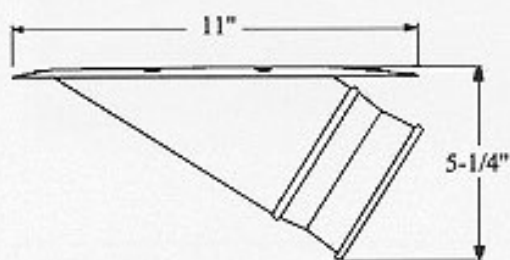

13.252.12

HULL LIGHT
BLACK

12 VOLT
ONLY

Re-engineered version of our popular QL-32 Hull Light. New style available without molded-in

polycarbonate lens. For boats having a more pronounced bow flare.

- Illumination up to 100,000 candle power
- Beam projects below deck line to eliminate glare
- Made from all corrosion-proof materials
- Greatly enhances the appearance of boat
- Easy bulb replacement; can be done from inside the boat

QLB-3294-H7614

8010-162-000

Complete assemblies (2), black housings, less lens, flood lamp, 70° wide, 30° high beam of light

6.35