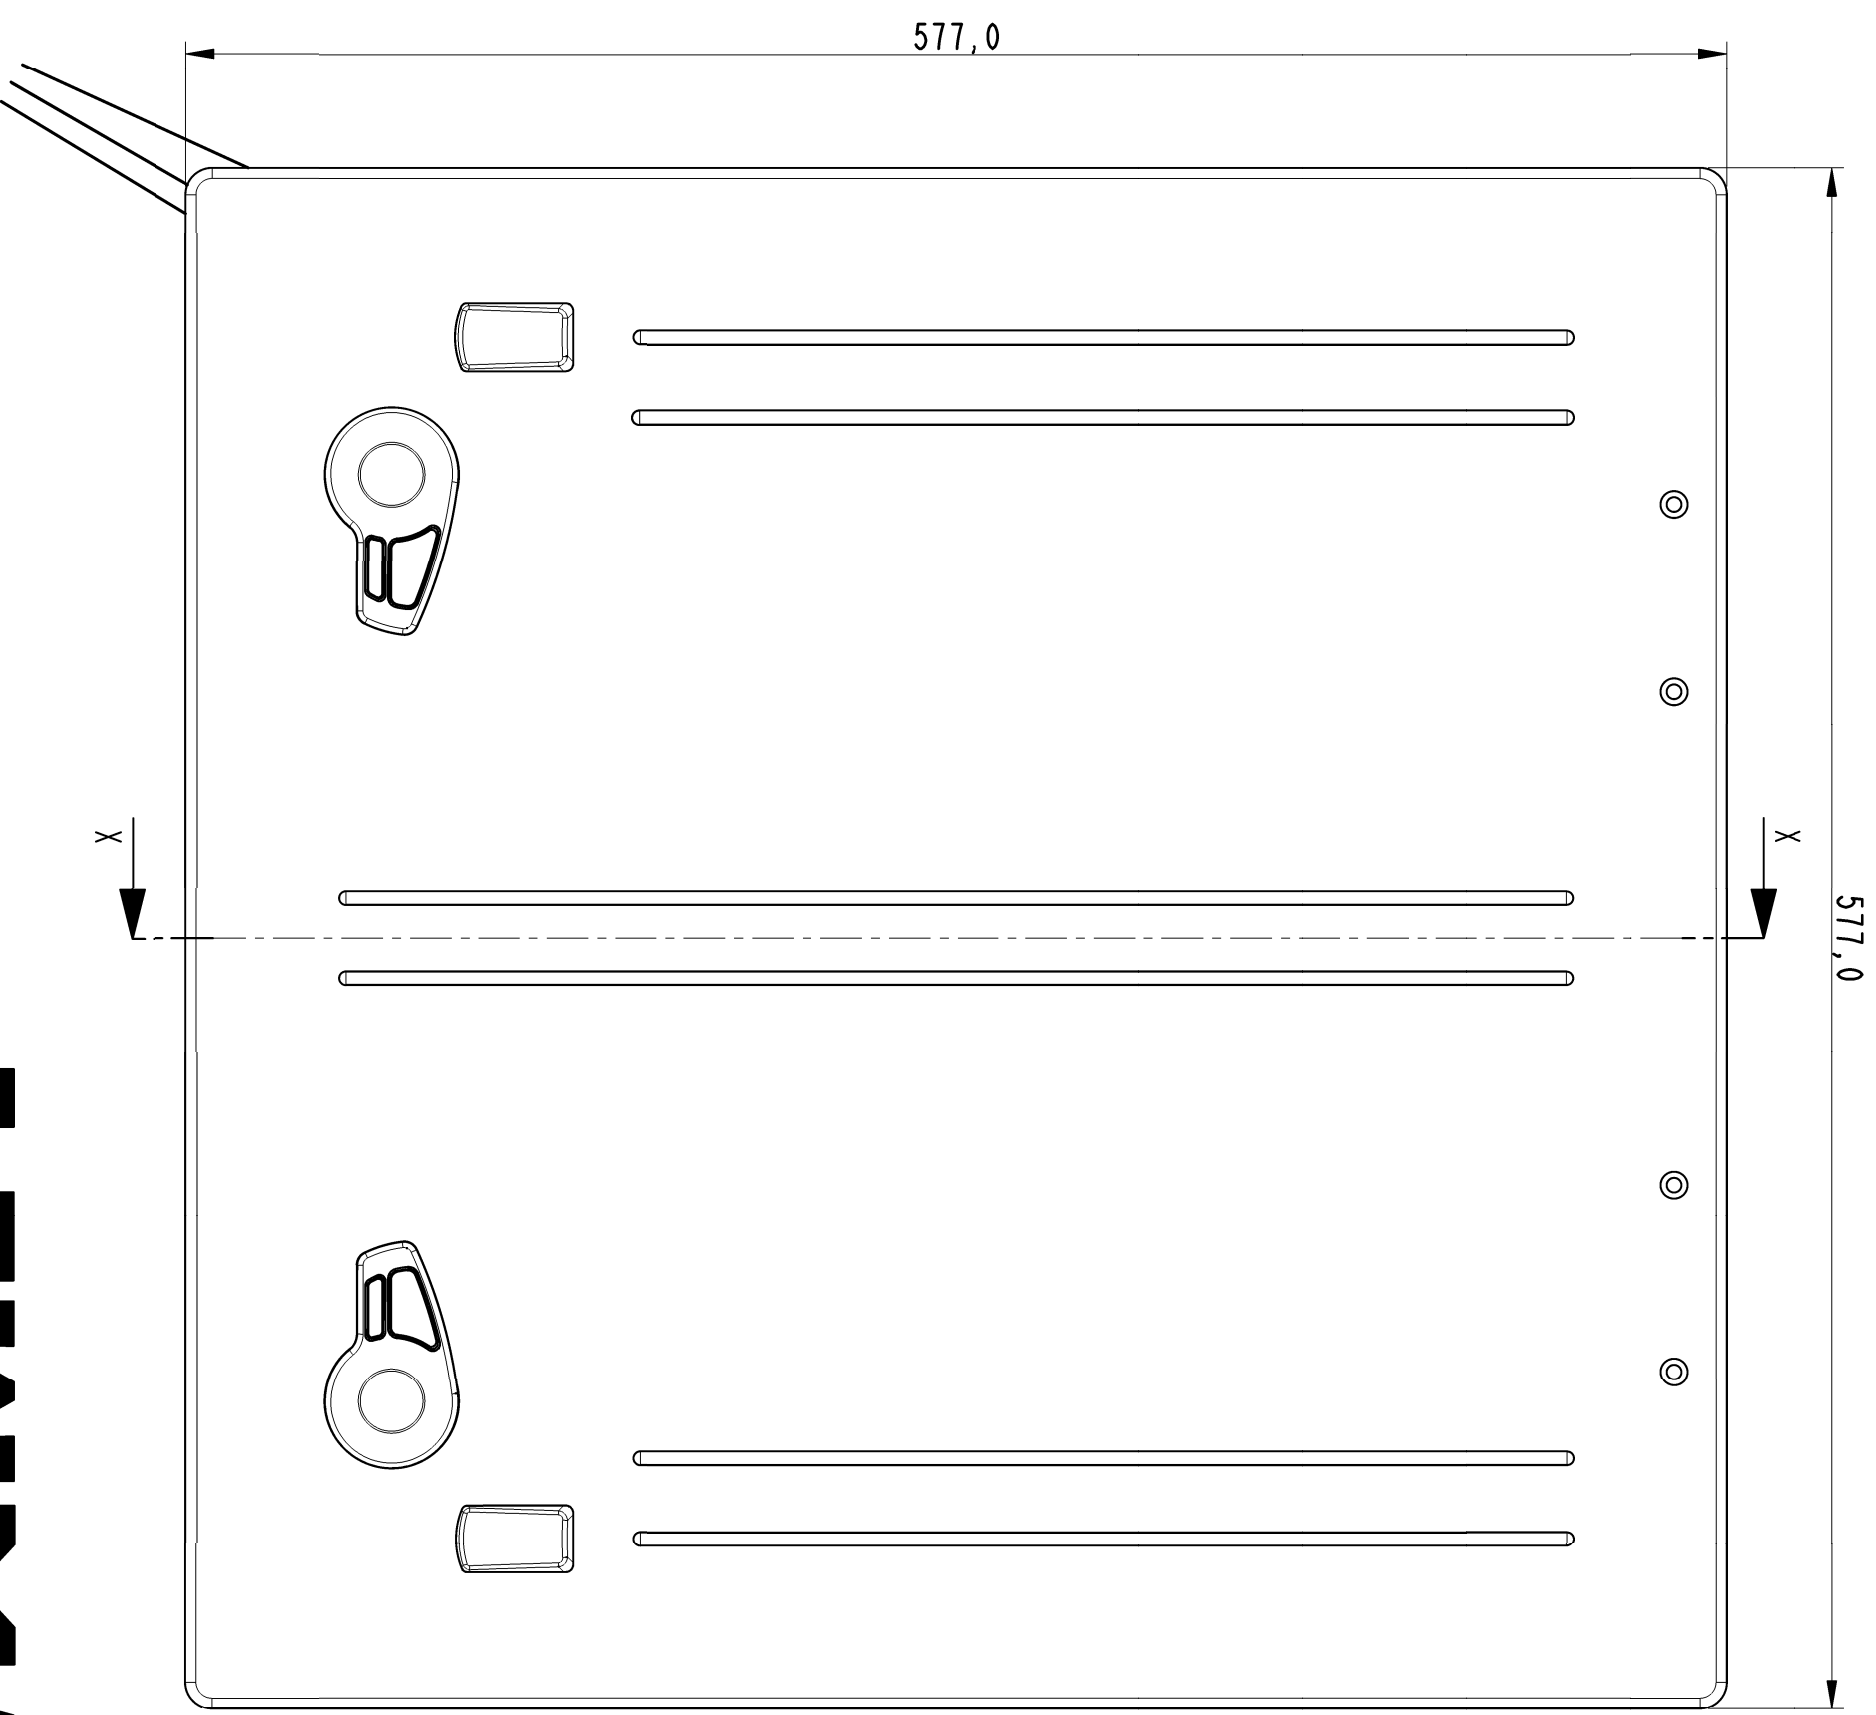

Part Number : 39960X1YS
 Saved as : 39960X1YS

SZ60 FLUSH2G HATCH SPR (HR)

Date : 30-Sep-13
 Issue : A
 Drawn by : AWW

SECTION X-X

SEE DETAIL A

DETAIL A
 SCALE 1:1

HATCH TYPE	FLUSH HATCH 2G (SPR)
CE SPECIFICATION	DESIGN CAT 'A' AREA 11a
LOWER FRAME	WHITE POWDER COAT
ACRYLIC COLOUR	15mm THICK - GREY
INTERIOR MOULDING COLOUR	GREY
EXTERIOR MULDING COLOUR	BLACK
POWER BOAT STAYS	2 OFF
MAXIMUM OPENING ANGLE	90°
SLIP RESISTANT GROOVES	NOT CE APPROVED