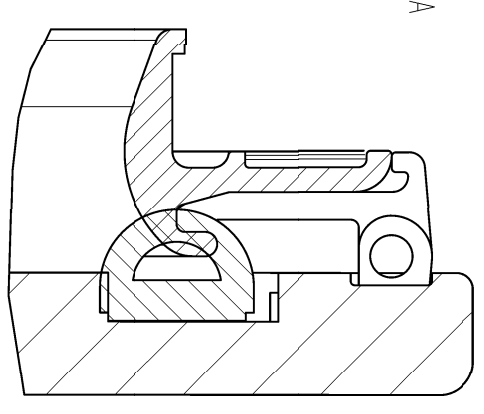

Part Number : 39960X1YS
 Saved as : 39960X1YS

SZ60 FLUSH2G HATCH SPR (HR)

Date : 30-Sep-13
 Issue : A
 Drawn by : AWW

SECTION X-X

SEE DETAIL A

DETAIL A
 SCALE 1:1

HATCH TYPE	FLUSH HATCH 2G (SPR)
CE SPECIFICATION	DESIGN CAT 'A' AREA 11a
LOWER FRAME	WHITE POWDER COAT
ACRYLIC COLOUR	15mm THICK - GREY
INTERIOR MOULDING COLOUR	GREY
EXTERIOR MULDING COLOUR	BLACK
POWER BOAT STAYS	2 OFF
MAXIMUM OPENING ANGLE	90°
SLIP RESISTANT GROOVES	NOT CE APPROVED