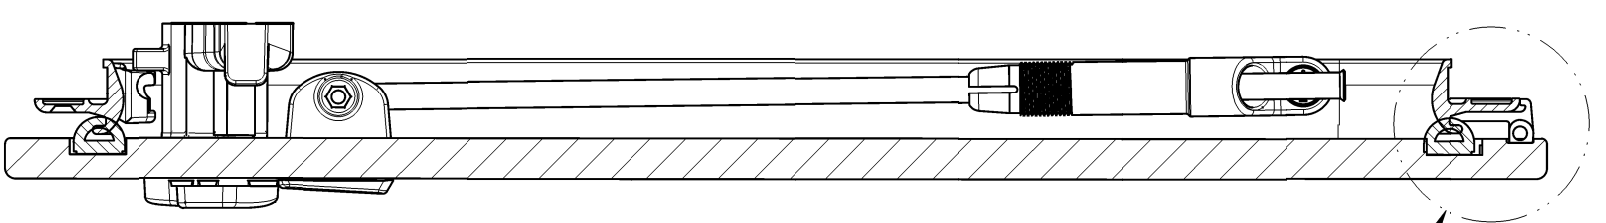

Part Number : 39960X1YS
 Saved as : 39960X1YS

SZ60 FLUSH2G HATCH SPR (HR)

Date : 30-Sep-13
 Issue : A
 Drawn by : AWW

SECTION X-X

SEE DETAIL A

DETAIL A
 SCALE 1:1

HATCH TYPE	FLUSH HATCH 2G (SPR)
CE SPECIFICATION	DESIGN CAT 'A' AREA 11a
LOWER FRAME	WHITE POWDER COAT
ACRYLIC COLOUR	15mm THICK - GREY
INTERIOR MOULDING COLOUR	GREY
EXTERIOR MULDING COLOUR	BLACK
POWER BOAT STAYS	2 OFF
MAXIMUM OPENING ANGLE	90°
SLIP RESISTANT GROOVES	NOT CE APPROVED