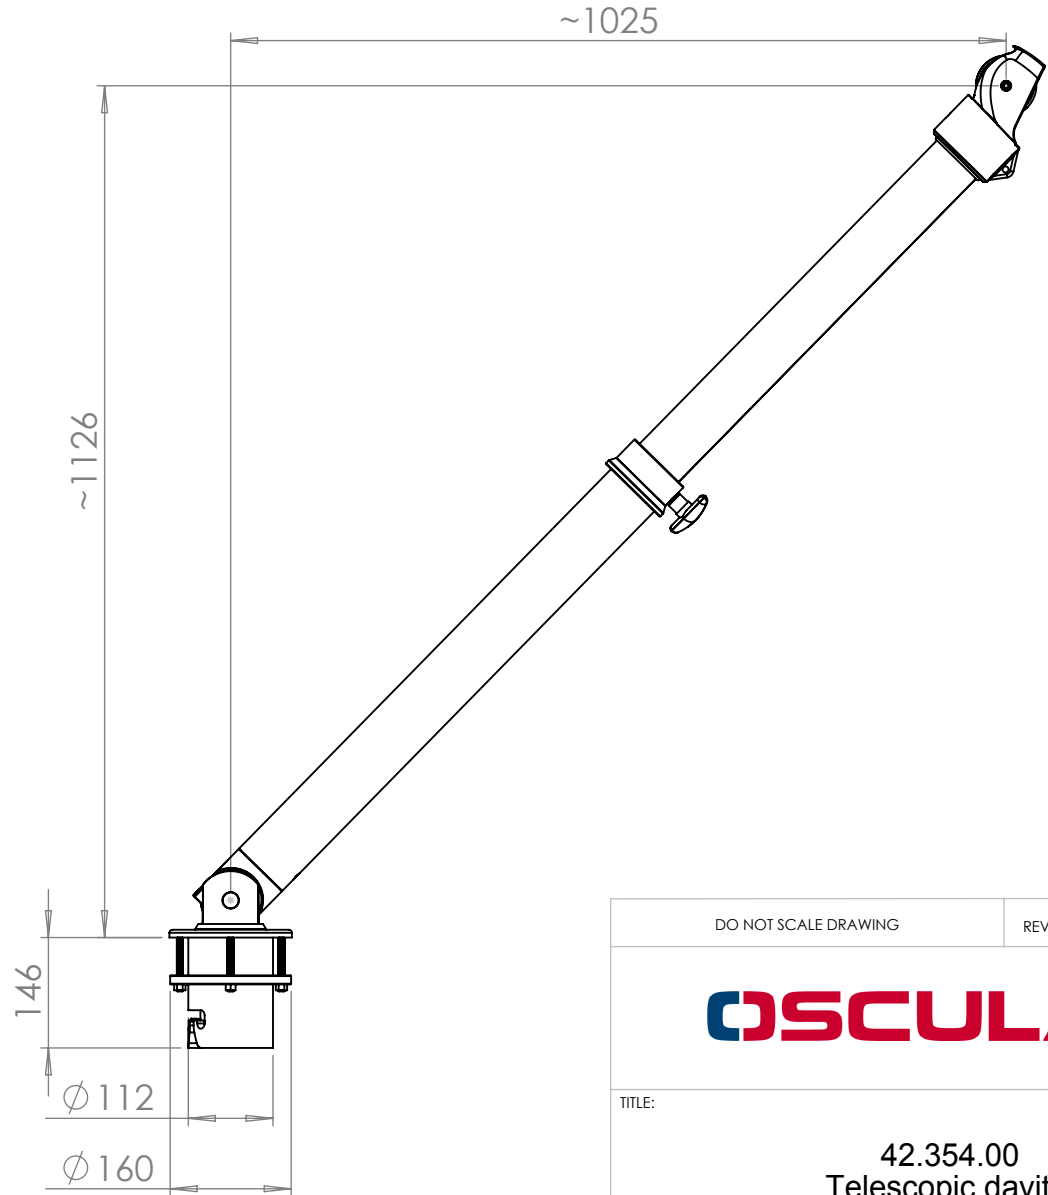

42.354.00 Telescopic Davit
Closed position

42.354.00 Telescopic Davit
Open position

DO NOT SCALE DRAWING

REVISION

OSCULATI

TITLE:

42.354.00
Telescopic davits

A4