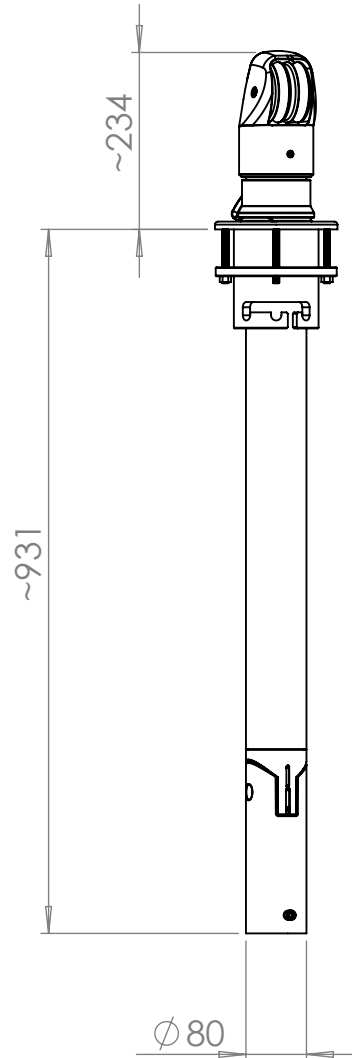

42.354.00 Telescopic Davit
Closed position

42.354.00 Telescopic Davit
Open position

DO NOT SCALE DRAWING

REVISION

OSCULATI

TITLE:

42.354.00
Telescopic davits

A4