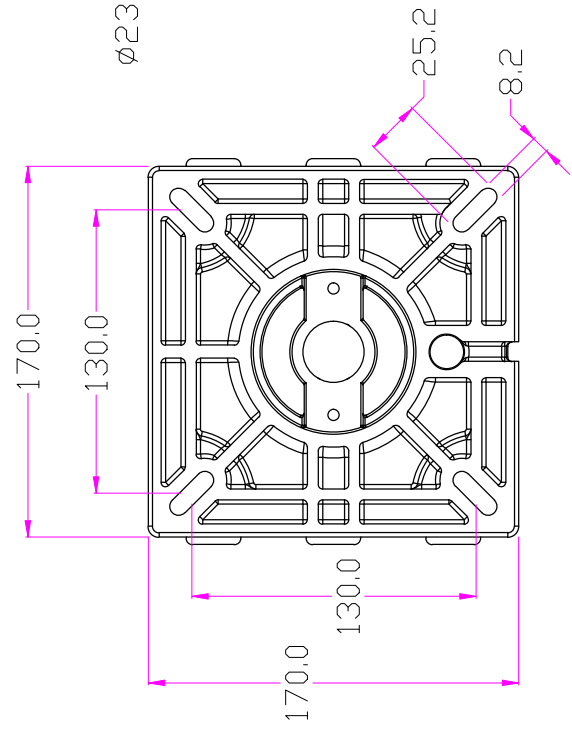

NO.	NAME	DESIGN	LANCER
	EASYRIDE ADJUSTABLE PEDESTAL	DATE	
		APPR.	

CODE.	HEIGHT RANGE
48.707.01	340mm~450mm
48.707.02	500mm~630mm
48.707.03	580mm~710mm

TOP

BASE