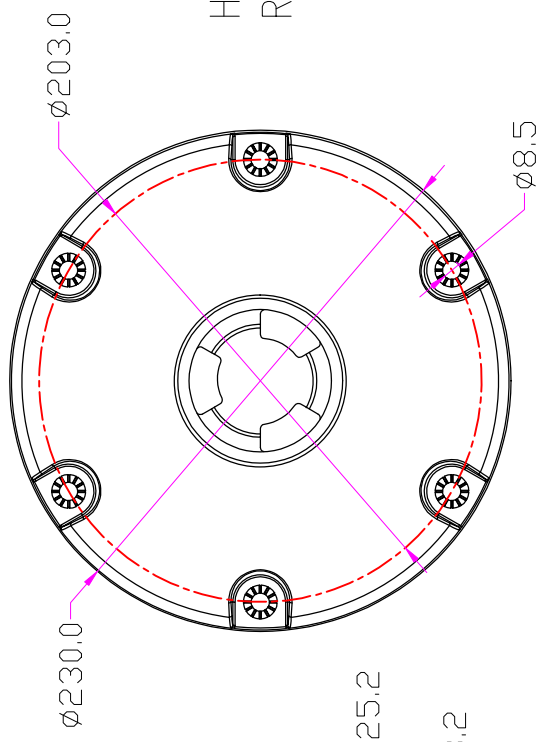

NO.	NAME	DESIGN	LANCER
	EASYRIDE ADJUSTABLE PEDESTAL	DATE	
		APPR.	

CODE.	HEIGHT RANGE
48.707.01	340mm~450mm
48.707.02	500mm~630mm
48.707.03	580mm~710mm

TOP

BASE